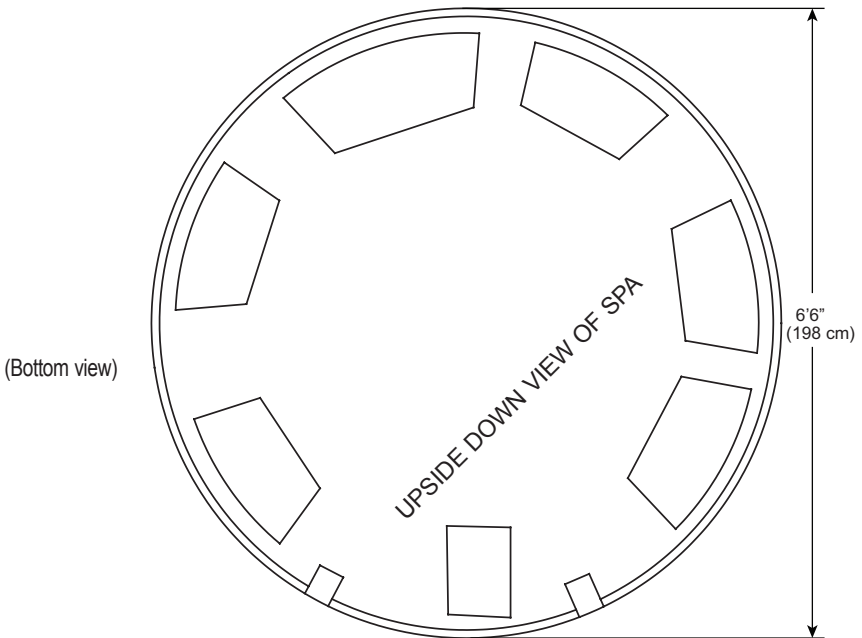

SPLENDOR

Dimensions

NOTE: All dimensions are approximate; measure your spa before making critical design or pathway decisions.

DOOR SIDE